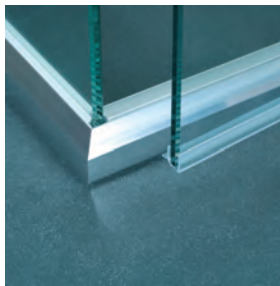

Configurations

Features

Precision products are both fashionable and functional.

Using the highest quality materials, our systems continue to be an investment in quality and style.

Semi Frameless shower screens are designed with the versatility to adapt to numerous configurations, combined with the elegance and quality of components that our customers rely upon.

1

Magnetic closing catch

Positive-close magnetic catch ensures the door closes perfectly in line, every time.

2

Pivot patch fitting

Elegant and unobtrusive door pivots are colour matched to co-ordinate with the frame. Stainless steel hinge pins are designed to give a lifetime of trouble-free use.

3

Uniquely shaped profile

The integrated Evolution profile directs water back into the shower area for ease of cleaning in a modern slimline frame.

4

Standard double pull knob

This very stylish 25mm diameter knob is available in a variety of finishes.