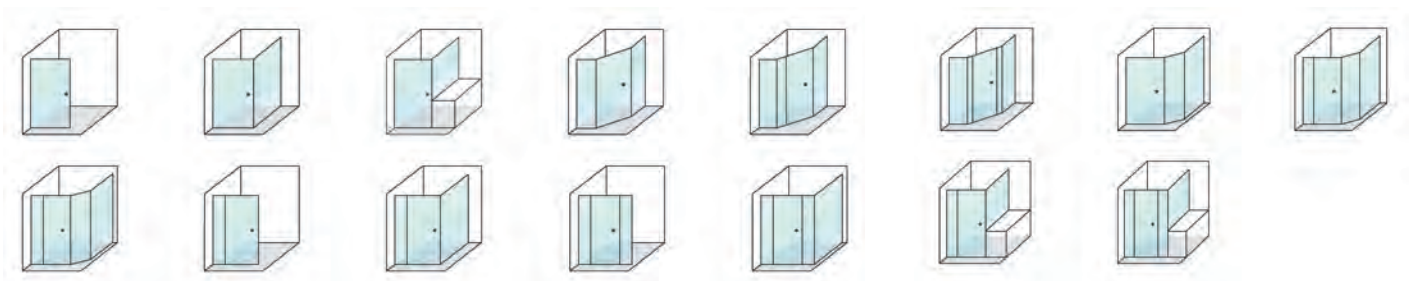

Semi Frameless Shower Screens

Australian Manufactured
Semi Frameless Shower Screens

www.precisionshowerscreens.com.au

Semi Frameless Shower Screen

The semi-frameless screen is a classic design which creates a stylish and spacious feel.

Configurations

Features

Precision products are both fashionable and functional.

Using the highest quality materials, our systems continue to be an investment in quality and style.

Semi Frameless shower screens are designed with the versatility to adapt to numerous configurations, combined with the elegance and quality of components that our customers rely upon.

1

Magnetic closing catch

Positive-close magnetic catch ensures the door closes perfectly in line, every time.

2

Pivot patch fitting

Elegant and unobtrusive door pivots are colour matched to co-ordinate with the frame. Stainless steel hinge pins are designed to give a lifetime of trouble-free use.

3

Uniquely shaped profile

The integrated Evolution profile directs water back into the shower area for ease of cleaning in a modern slimline frame.

4

Standard double pull knob

This very stylish 25mm diameter knob is available in a variety of finishes.