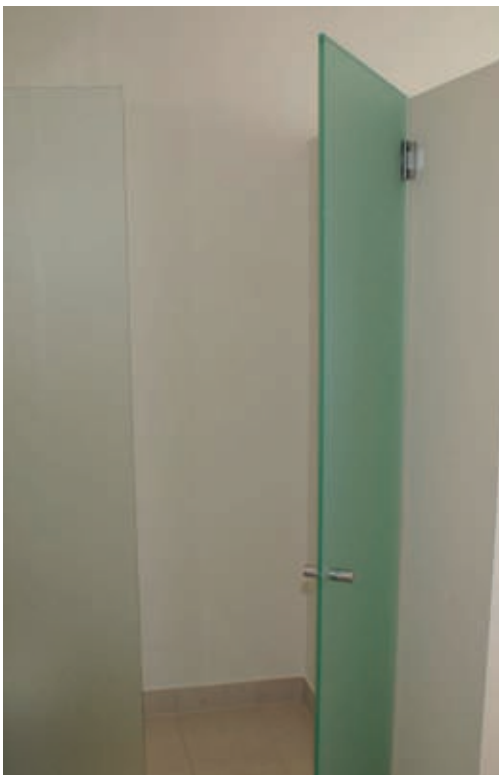

Frameless Shower Screens

Australian Manufactured
Frameless Shower Screens

www.precisionshowerscreens.com.au

Frameless Shower Screen

A frameless shower screen is the luxury choice for the modern bathroom, combining safety, performance and style to achieve a beautiful contemporary finish. Precision frameless shower screens are engineered from 10mm toughened glass with the highest quality hinges and hardware. They are easy to clean, and can be custom designed for any situation. All of our frameless screens are manufactured and installed to meet Australian Standards.

Installation of a Frameless Shower Screen will be a two part process to allow time for the silicone to cure.

Shower Knobs & Handles

SH250

TRK250

Wave210

Crest210

Marsh Handle

SK40

If the door is to be mounted from another glass panel you will need a supporting glass 'gusset' on top to provide additional support.

Due to allowances necessary around the door of a frameless shower screen there is the possibility of water escaping.