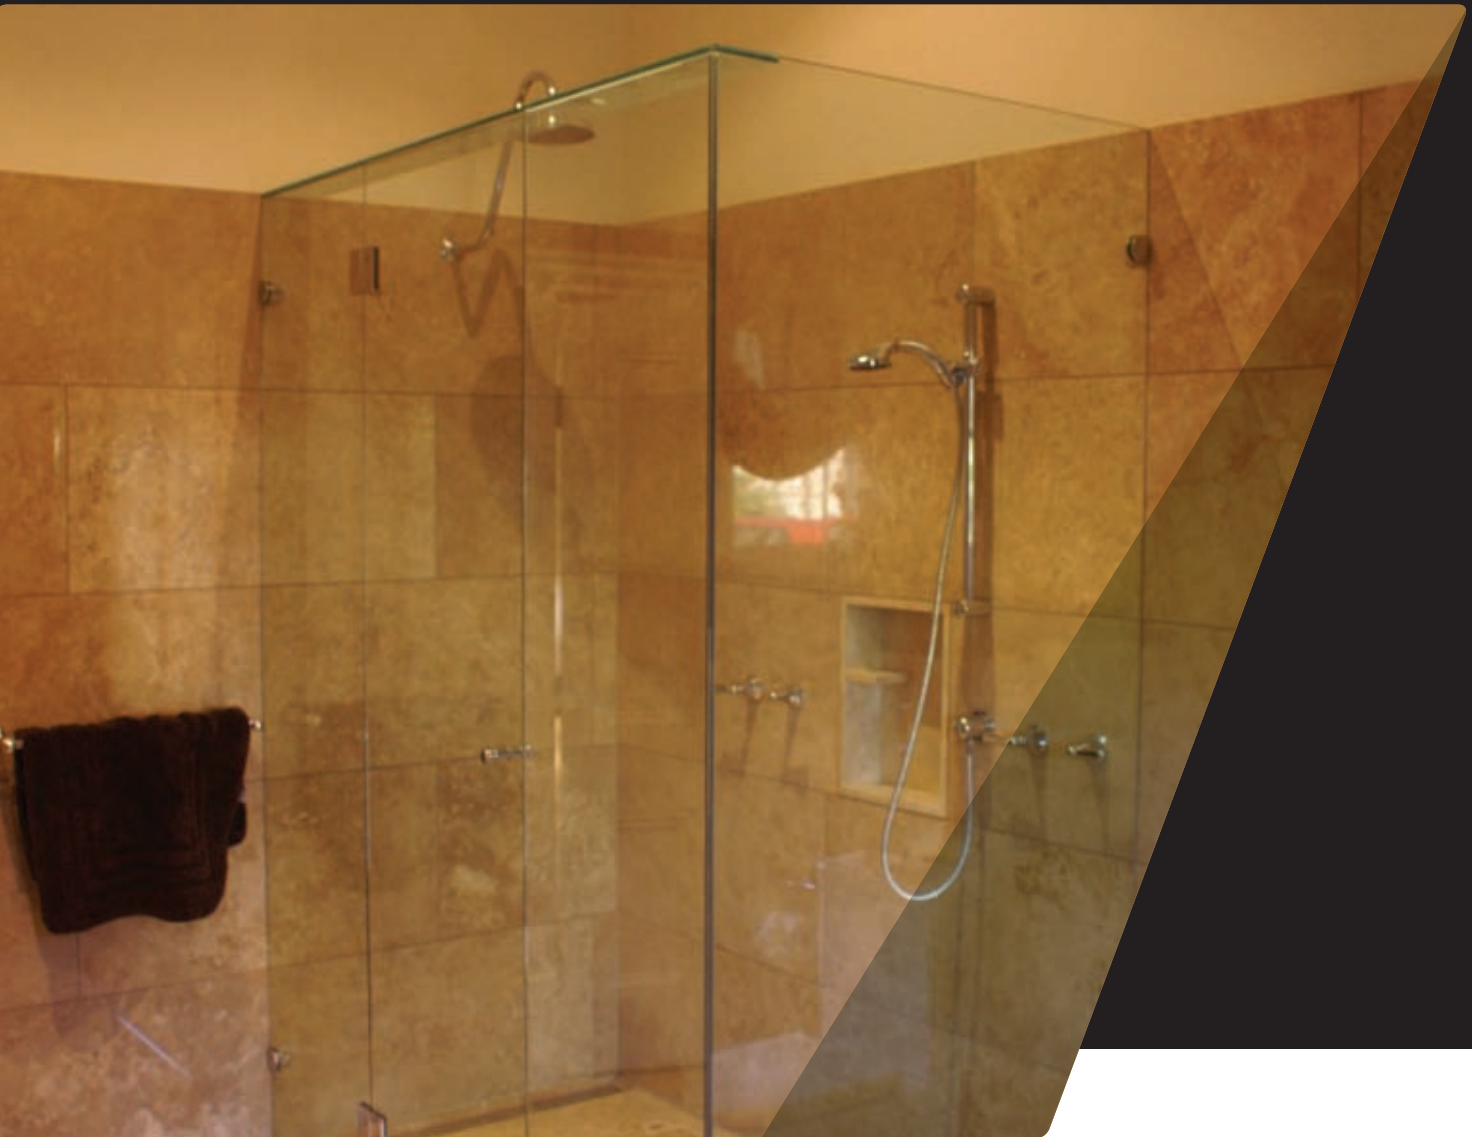

Frameless Shower Screens

Australian Manufactured
Frameless Shower Screens

www.precisionshowerscreens.com.au

Frameless Shower Screen

A frameless shower screen is the luxury choice for the modern bathroom, combining safety, performance and style to achieve a beautiful contemporary finish. Precision frameless shower screens are engineered from 10mm toughened glass with the highest quality hinges and hardware. They are easy to clean, and can be custom designed for any situation. All of our frameless screens are manufactured and installed to meet Australian Standards.

Installation of a Frameless Shower Screen will be a two part process to allow time for the silicone to cure.

Shower Knobs & Handles

SH250

TRK250

Wave210

Crest210

Marsh Handle

SK40

If the door is to be mounted from another glass panel you will need a supporting glass 'gusset' on top to provide additional support.

Due to allowances necessary around the door of a frameless shower screen there is the possibility of water escaping.