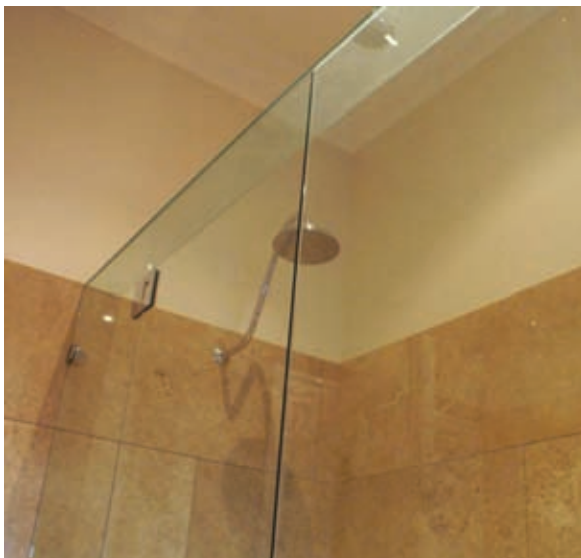

Frameless Shower Screens

Australian Manufactured
Frameless Shower Screens

www.precisionshowerscreens.com.au

Frameless Shower Screen

A frameless shower screen is the luxury choice for the modern bathroom, combining safety, performance and style to achieve a beautiful contemporary finish. Precision frameless shower screens are engineered from 10mm toughened glass with the highest quality hinges and hardware. They are easy to clean, and can be custom designed for any situation. All of our frameless screens are manufactured and installed to meet Australian Standards.

Installation of a Frameless Shower Screen will be a two part process to allow time for the silicone to cure.

Shower Knobs & Handles

SH250

TRK250

Wave210

Crest210

Marsh Handle

SK40

ES2-BF

ES2-135

Shower Brackets

SB50

SB50SQ

Glass Shelves

GS Quad

GS Recto

If the door is to be mounted from another glass panel you will need a supporting glass 'gusset' on top to provide additional support.

Due to allowances necessary around the door of a frameless shower screen there is the possibility of water escaping.